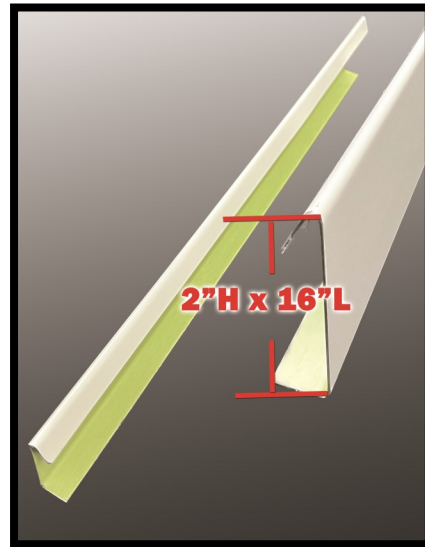

## LOW PROFILE DIVERTER

GutterLock Low Profile Diverters are designed to keep water from flowing over the top of your gutter covers or just gutters in heavy flow areas such as an inside corner. Our aluminum diverter can easily handle any rainfall. Splash diverters are typically an eyesore with how tall they are. Ours are only 2" tall and 16" long. Our special patent pending design forces water downward and back towards the gutter or gutter covers. Very easy to install on any gutter system. Available in 13 colors (see back).

- Ask for quantities and pricing
- 2" Height x 16" Length

**PATENT PENDING**

**\* Diverters for Inside Corners \***

**Must set Diverters at 110\* angle, NOT a 90\* angle**

**Available in 13 Colors**

\*See Dealer sample chips for exact color match.