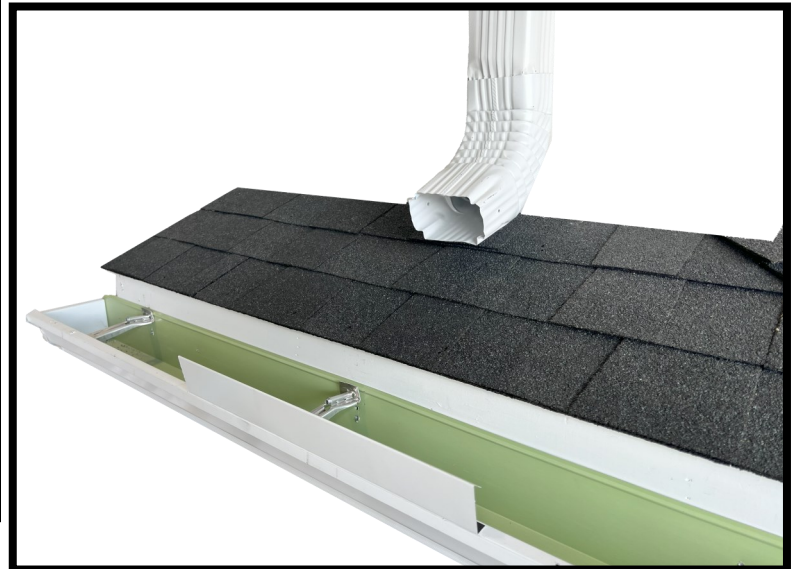

# GutterLock

Gutter Protection Systems  
**LOW PROFILE DIVERTER**

**\*NEW PRODUCT\***

## LOW PROFILE DIVERTER

GutterLock Low Profile Diverters are designed to keep water from flowing over the top of your gutter covers or just gutters in heavy flow areas such as an inside corner. Our aluminum diverter can easily handle any rainfall. Splash diverters are typically an eyesore with how tall they are. Ours are only 2" tall and 16" long. Our special patent pending design forces water downward and back towards the gutter or gutter covers. Very easy to install on any gutter system. Available in 13 colors (see back).

- Ask for quantities and pricing
- 2" Height x 16" Length

**PATENT PENDING**

**\* Diverters for Inside Corners \***

**Must set Diverters at 110\* angle, NOT a 90\* angle**

**Available in 13 Colors**

\*See Dealer sample chips for exact color match.